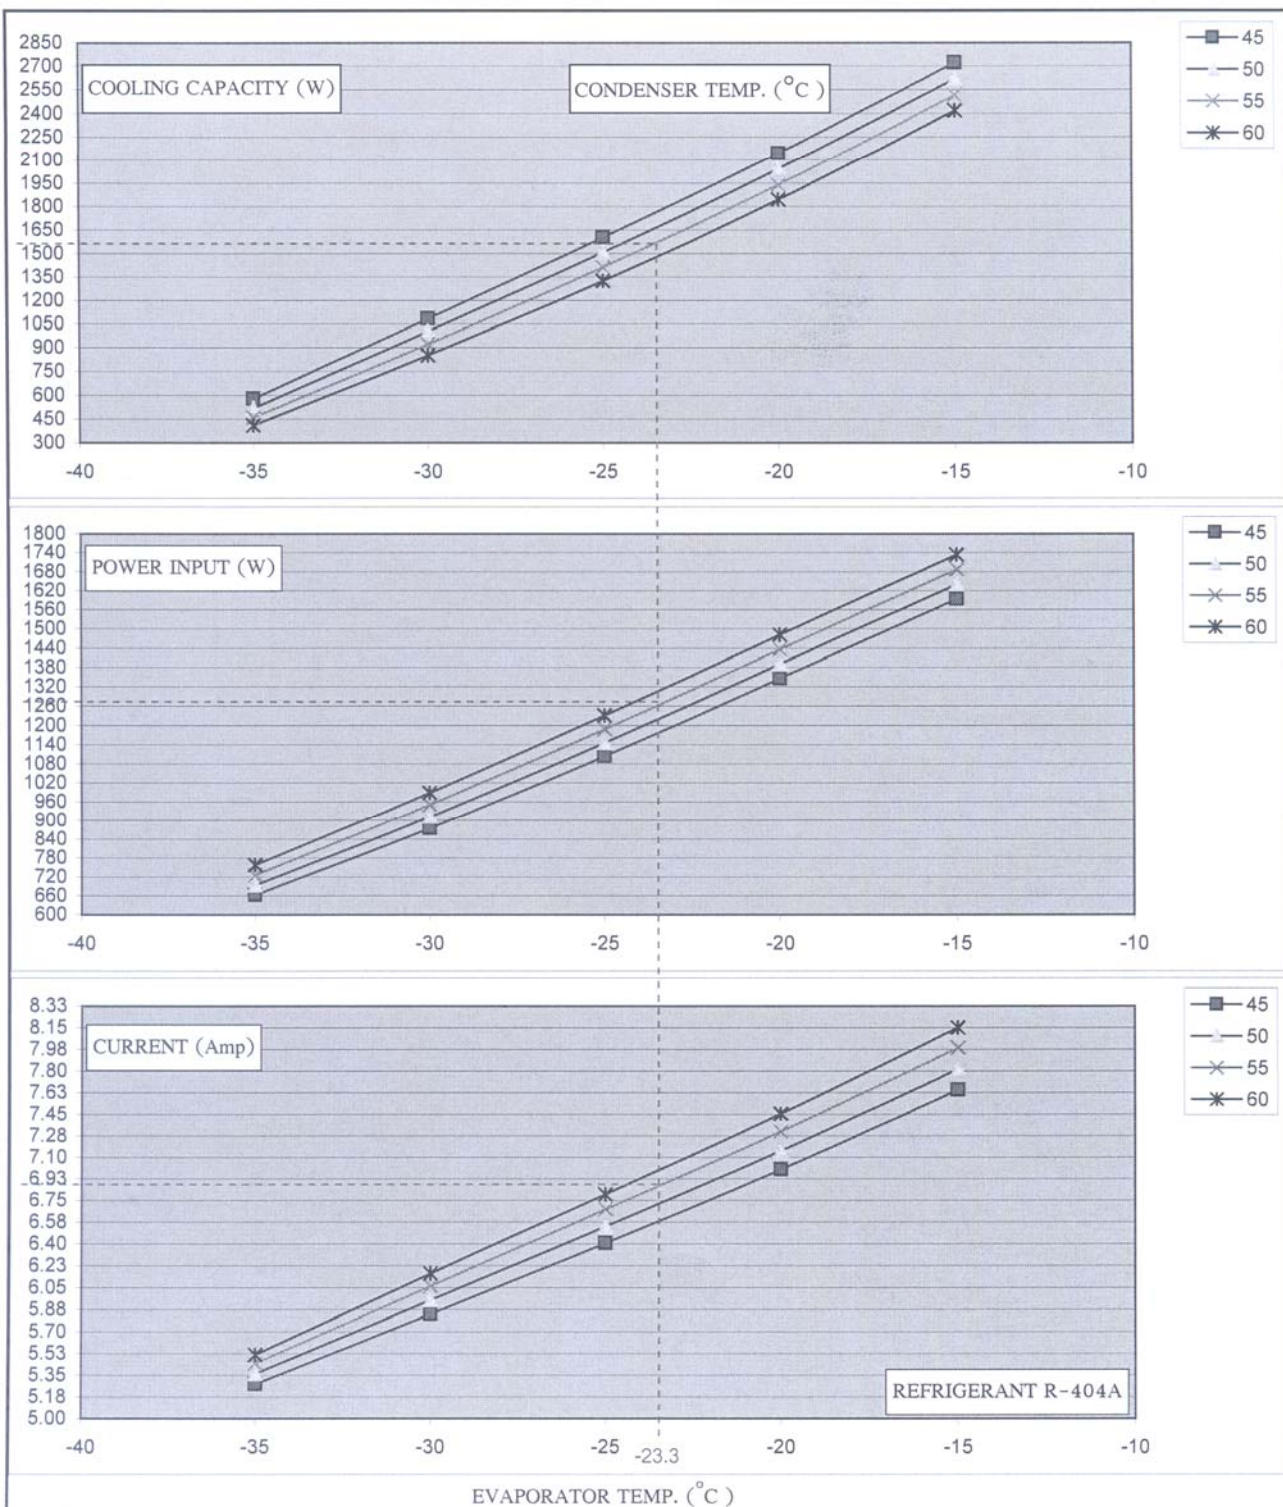

KULTHORN KIRBY PUBLIC CO.,LTD.

HERMETIC

PERFORMANCE CURVE

COMPRESSOR

AW 2464ZK 65B

Electrical : 220-240 Volt 50 Hz 1 Phase Motor Type C.S.R

Cooling Capacity	1580	W	} At rating Condition
Power Input	1280	W	
Current	6.90	Amp	