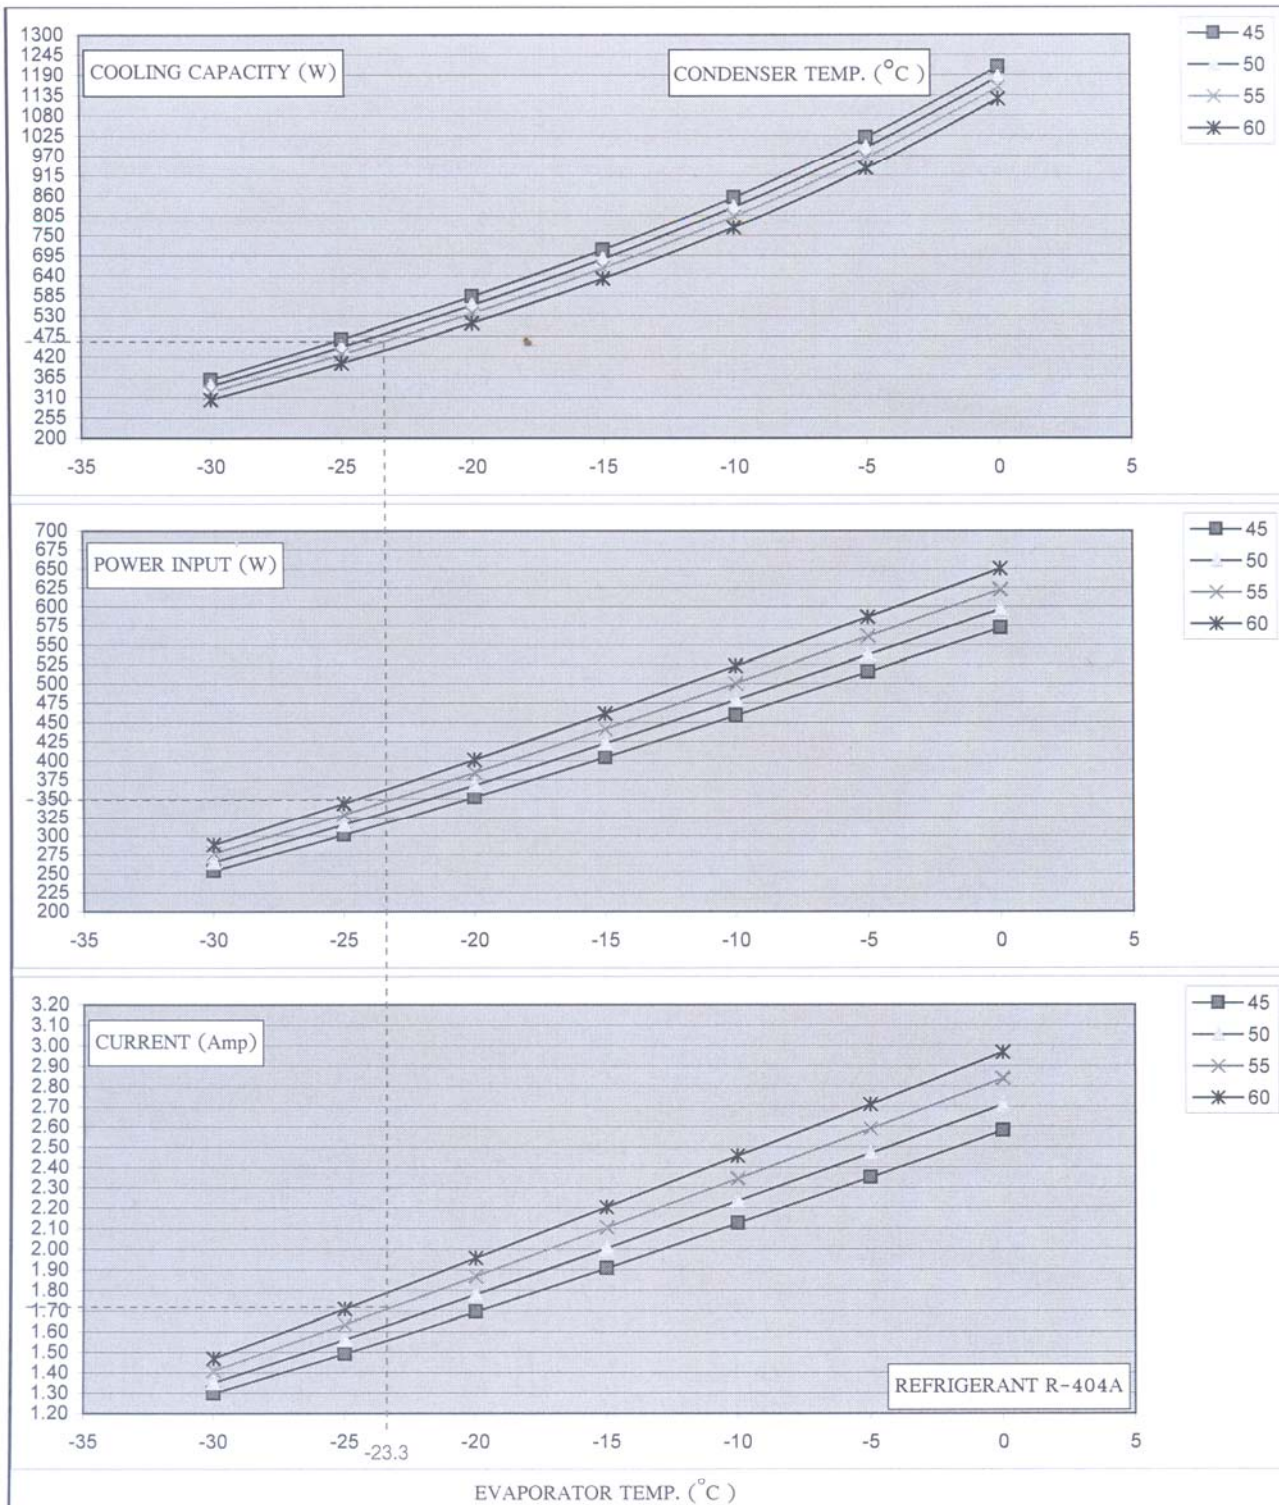

KULTHORN KIRBY PUBLIC CO.,LTD.

HERMETIC

PERFORMANCE CURVE

COMPRESSOR

AE 2416ZK-2SR 423

Electrical : 208-230 Volt 60 Hz 1 Phase Motor Type C.S.R

Cooling Capacity	463	W	} At rating Condition	Prepared by : <i>[Signature]</i>	Date: 17 / 12 / 11
Power Input	348	W		Approved by : <i>[Signature]</i>	Date: 17 / 12 / 11
Current	1.72	Amp		( Supervisor )	