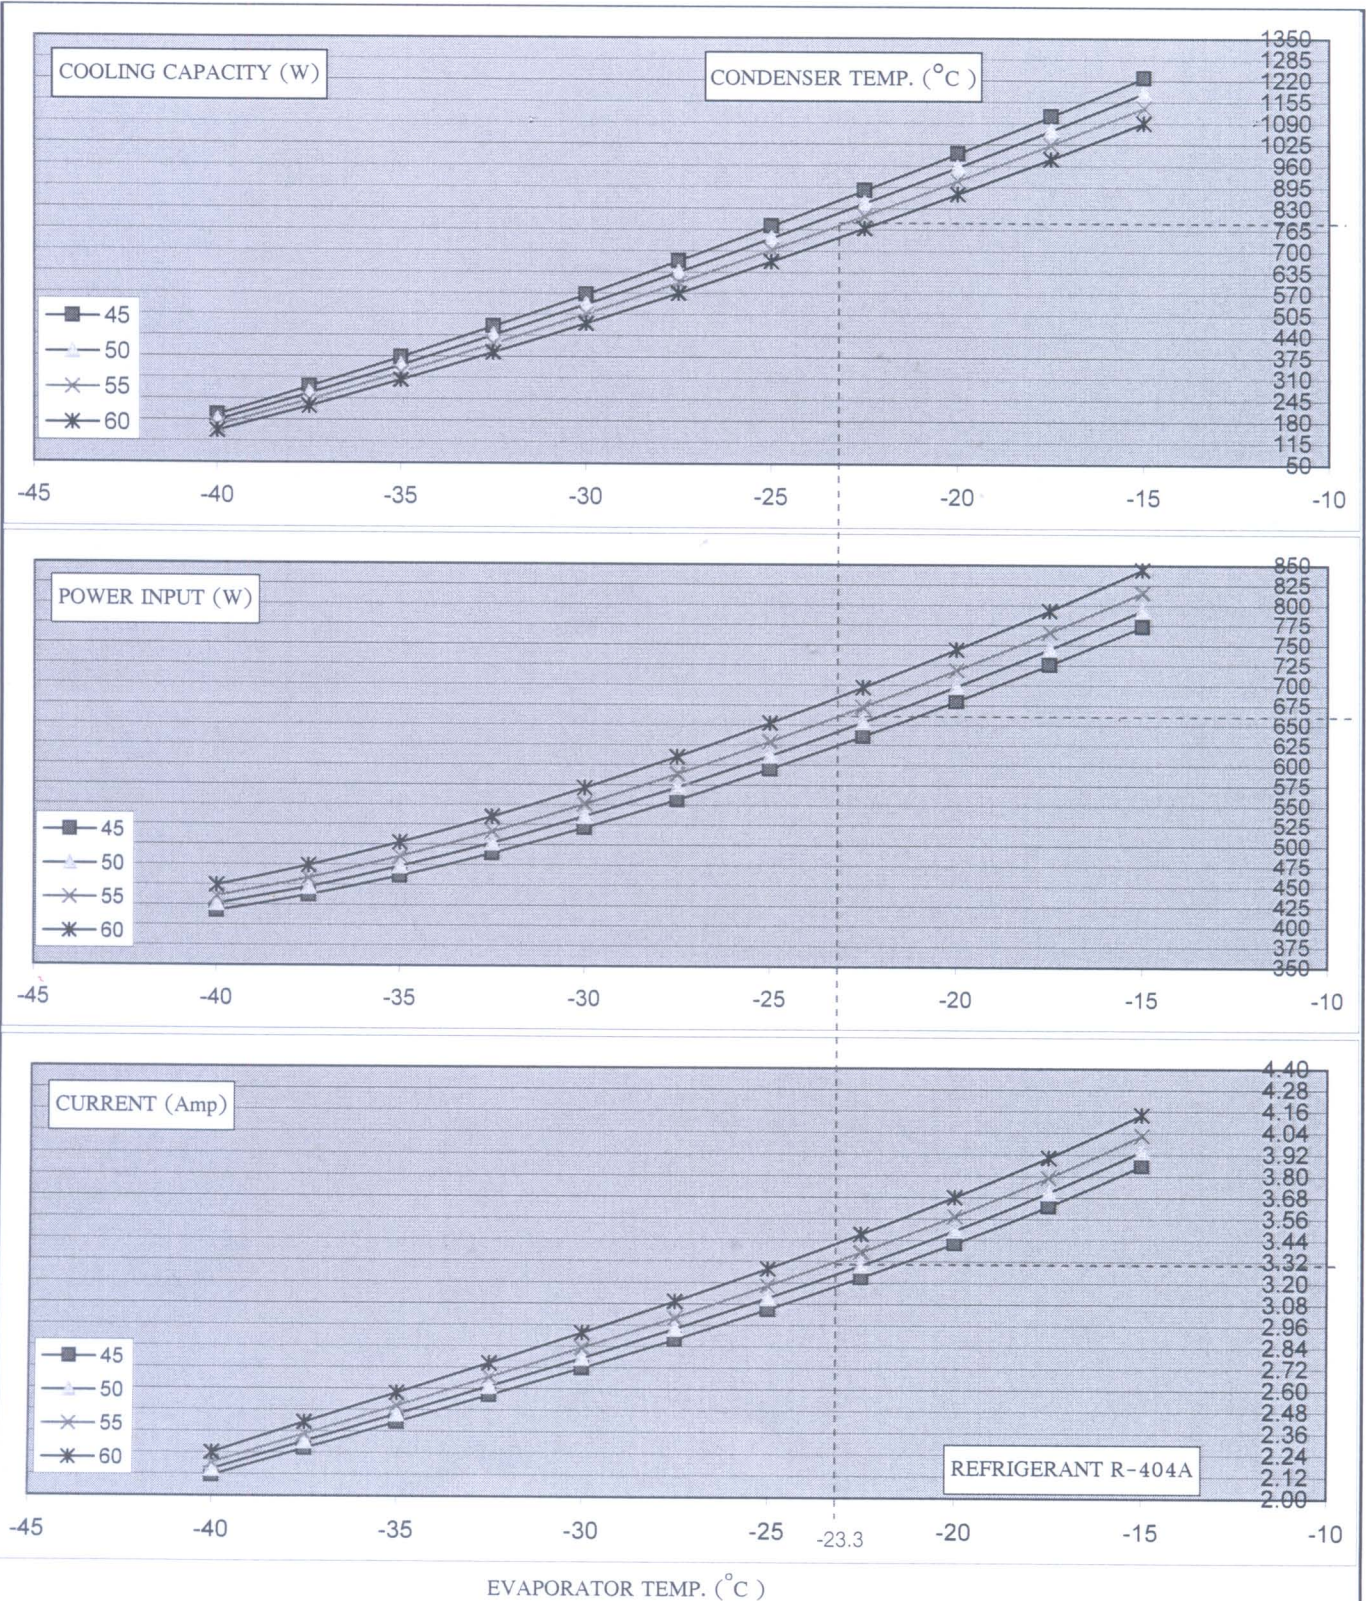

KULTHORN KIRBY PUBLIC CO., LTD.

HERMETIC

PERFORMANCE CURVE

COMPRESSOR

AE 2432ZK 17N

Electrical : 220-240 Volt 50 Hz 1 Phase Motor Type C.S.R

Cooling Capacity	774	W	} At rating Condition	Prepared by : <i>SP</i>	Date: 25 / 08 / 10
Power Input	660	W		Approved by : <i>SP</i>	Date: 25 / 8 / 10
Current	3.30	Amp		(Supervisor)	